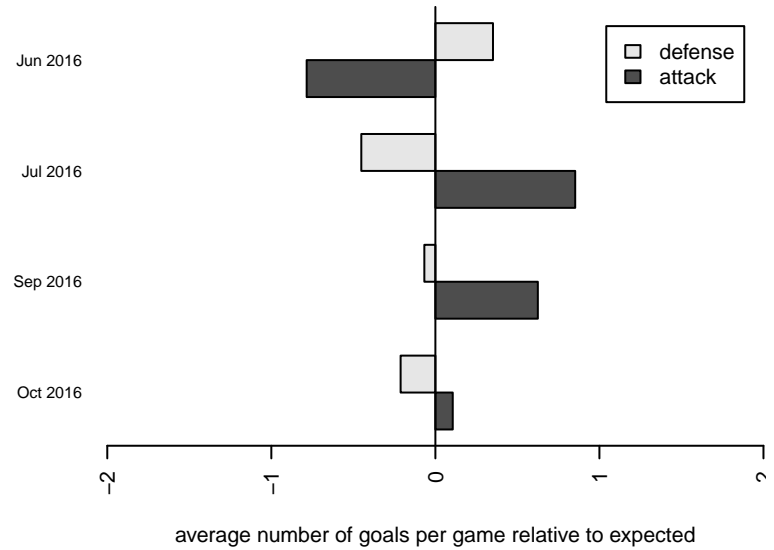

Performance relative to 13 month average