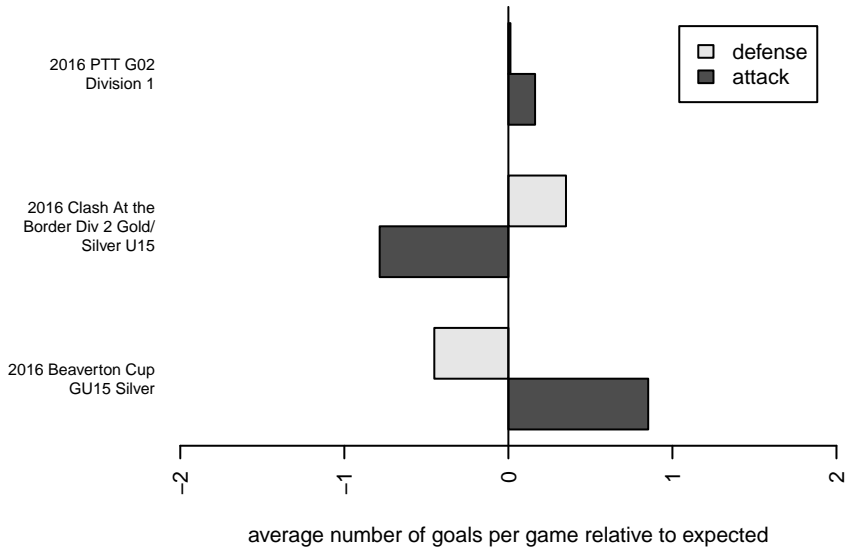

**attack and defense variance (black dot)
relative to other teams
and top 10 in region**

**attack and defense rating
relative to others at age
and all opponents in last 13 months**

Performance relative to 13 month average