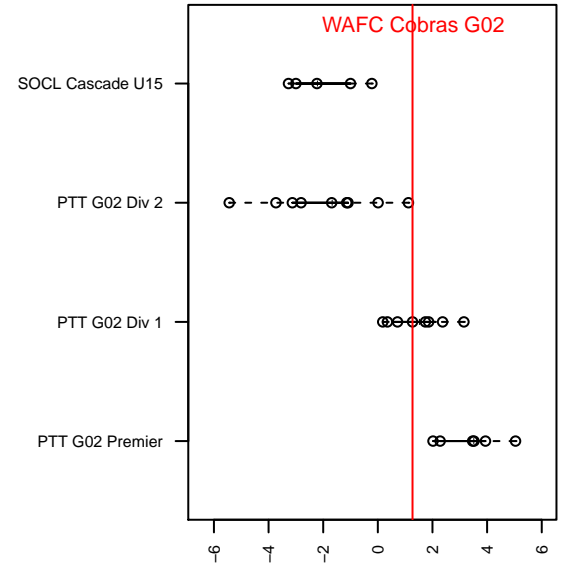

**attack and defense variance (black dot)
relative to other teams
and top 10 in region**

**attack and defense rating
relative to others at age
and all opponents in last 13 months**

Performance relative to 13 month average